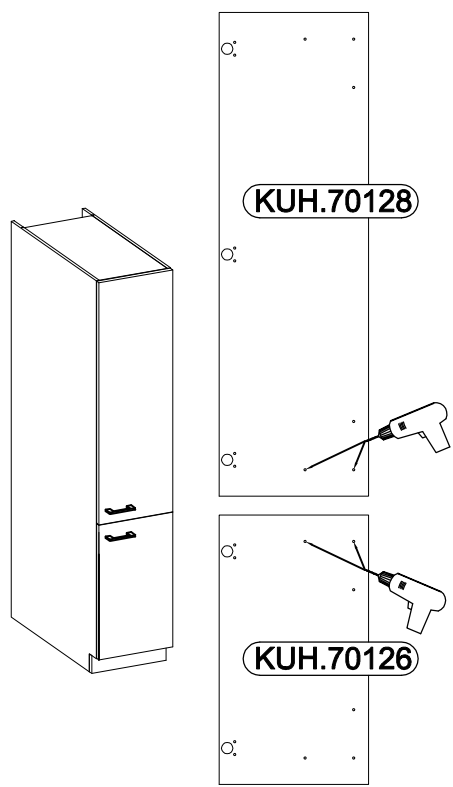

40 DK-2100 2F
FRONTY

Ø4.0x30mm	
R2	S
4	2

ISM-KUH-01535

1

2

Ø35/0mm	Ø3.5x13mm
	
[CD] HG	P5
5	10

3

Ø4.0x30mm	
	
R2	S
4	2