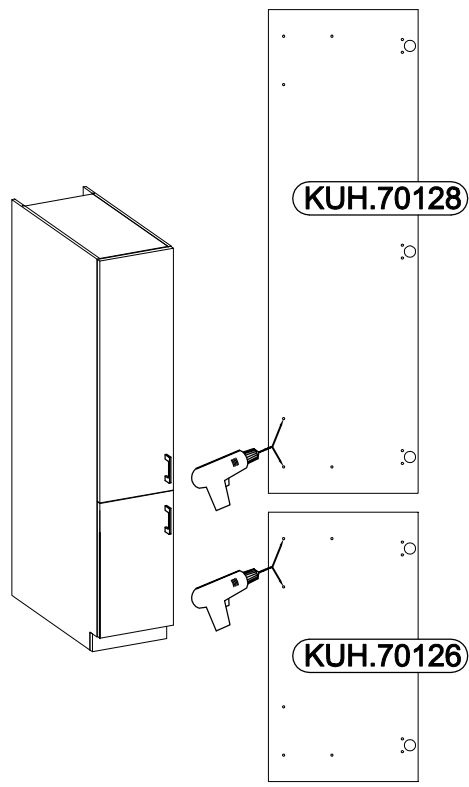

40 DK-2100 2F
FRONTY

Ø4.0x30mm	
R2	S
4	2

ISM-KUH-01535

1

2

Ø35/0mm	Ø3.5x13mm
	
[CD] HG	P5
5	10

3

Ø4.0x30mm	
	
R2	S
4	2