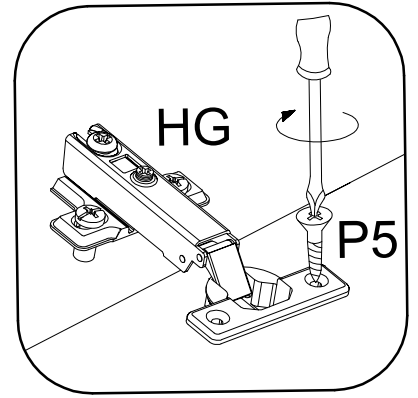

40 DK-2100 2F
FRONTY

Ø4.0x30mm	
R2	S
4	2

ISM-KUH-01535

1

2

Ø35/0mm	Ø3.5x13mm
	
[CD] HG	P5
5	10

3

Ø4.0x30mm	
	
R2	S
4	2