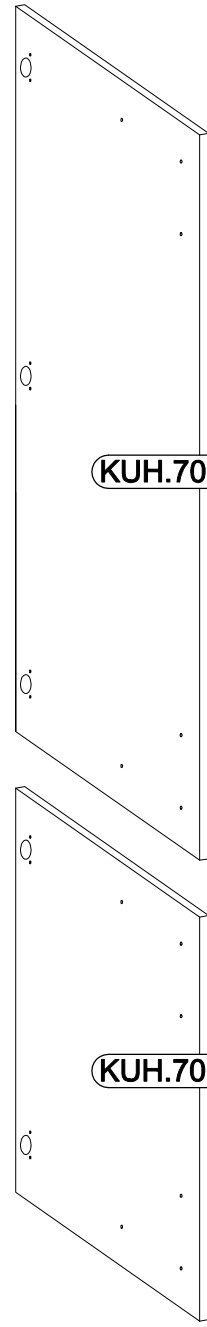

40 DK-2100 2F
FRONTY

Ø4.0x30mm	
R2	S
4	2

ISM-KUH-01535

1

2

Ø35/0mm	Ø3.5x13mm
	
[CD] HG	P5
5	10

3

Ø4.0x30mm	
	
R2	S
4	2