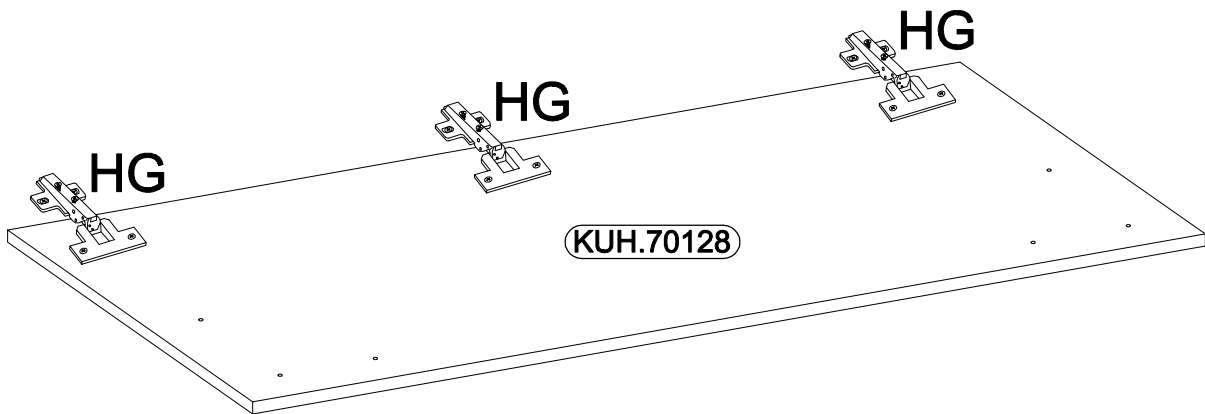

40 DK-2100 2F
FRONTY

Ø4.0x30mm	
R2	S
4	2

ISM-KUH-01535

1

2

Ø35/0mm	Ø3.5x13mm
	
[CD] HG	P5
5	10

3

Ø4.0x30mm	
	
R2	S
4	2