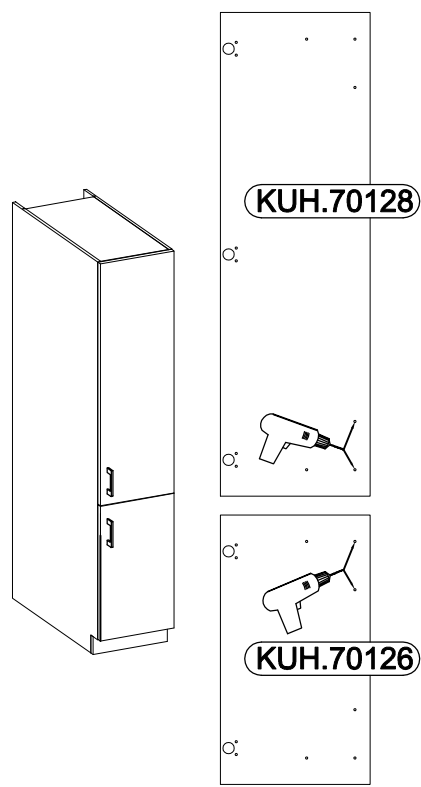

40 DK-2100 2F
FRONTY

Ø4.0x30mm	
R2	S
4	2

ISM-KUH-01535

1

2

Ø35/0mm	Ø3.5x13mm
	
[CD] HG	P5
5	10

3

Ø4.0x30mm	
	
R2	S
4	2