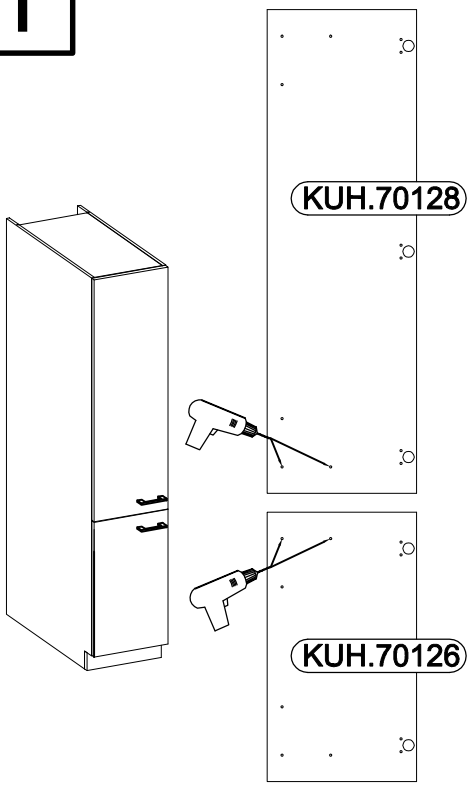

40 DK-2100 2F
FRONTY

Ø4.0x30mm	
R2	S
4	2

ISM-KUH-01535

1

2

Ø35/0mm	Ø3.5x13mm
	
[CD] HG	P5
5	10

3

Ø4.0x30mm	
	
R2	S
4	2