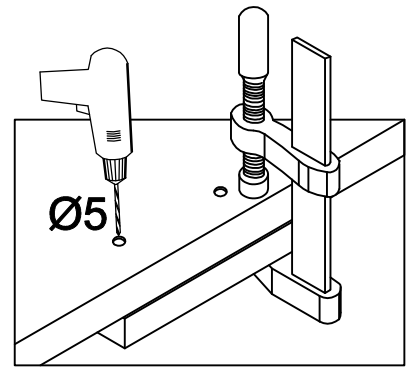

40 DK-2100 2F
FRONTY

Ø4.0x30mm	
R2	S
4	2

ISM-KUH-01535

1

2

Ø35/0mm	Ø3.5x13mm
	
[CD] HG	P5
5	10

3

Ø4.0x30mm	
	
R2	S
4	2