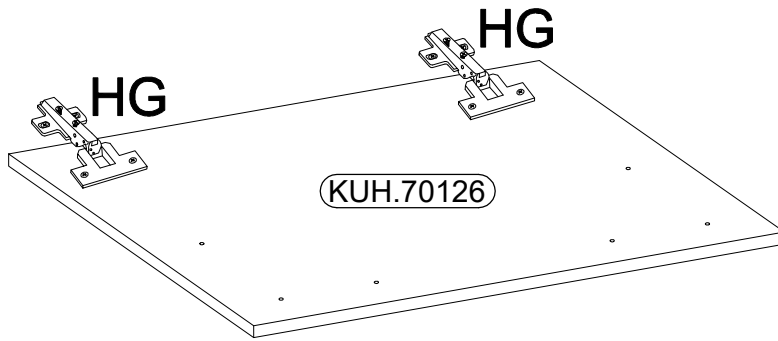

40 DK-2100 2F
FRONTY

Ø4.0x30mm	
R2	S
4	2

ISM-KUH-01535

1

2

Ø35/0mm	Ø3.5x13mm
	
[CD] HG	P5
5	10

3

Ø4.0x30mm	
	
R2	S
4	2